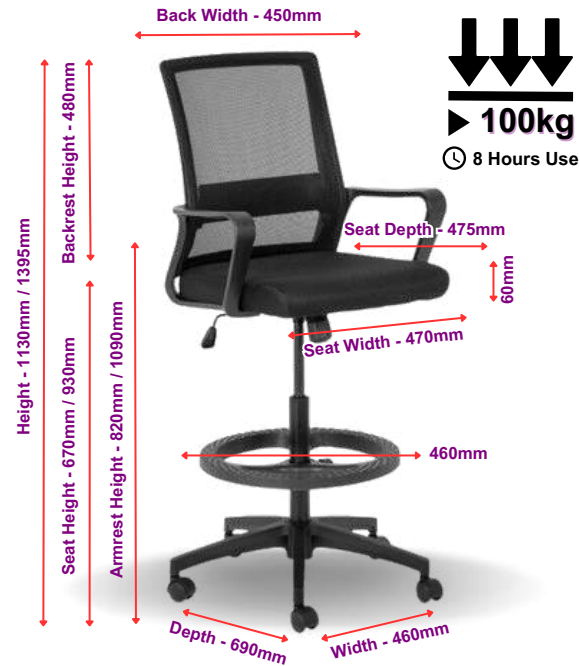

CINDY MEDIUM BACK BLACK - CHA011

2 Year Warranty

- Base: Black Sleighbase
- Arms: PU Arms
- Colour & Fabric: Black Fabric Seat / Mesh Back

CINDY DRAUGHTSMAN BLACK - CHA024

2 Year Warranty

- Mechanism: Swivel & Tilt
- Base: Black Base with Black Draughtsman Gas and Nylon Footring
- Arms: PU Arms
- Colour & Fabric: Black Fabric Seat / Mesh Back

Optional Extra:
Glides Available on Request.