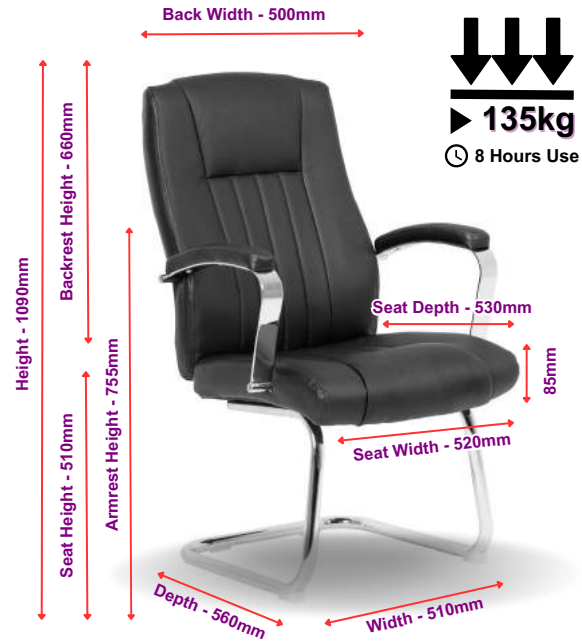

- Mechanism: Swivel & Tilt
- Base: Silver PU Base
- Arms: Silver Padded Arms
- Colour & Fabric: White Bonded Leather

LIELIE VISITOR WHITE - CHA032

5 Year Warranty

- Base: Grey Steel Sleighbase (Matching Arms)
- Arms: Silver Padded Arms
- Colour & Fabric: White Bonded Leather

Chantie Range

CHANTIE HIGH BACK BLACK - CHA004

5 Year Warranty

- Mechanism: Swivel & Tilt
- Base: Chrome Base
- Arms: Chrome Padded Arms
- Colour & Fabric: Black Bonded Leather

CHANTIE VISITOR BLACK - CHA012