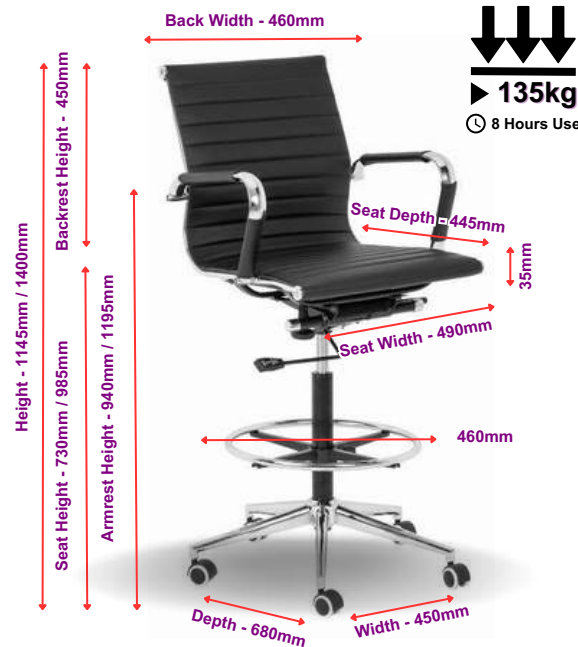

EXECUTIVE DRAUGHTSMAN - CHA022

5 Year Warranty

- Mechanism: Torsion Knee Tilt
- Base: Chrome Spider Base, Chrome Footring with Black Draughtsman Gas
- Arms: Chrome Arms with Leather Sleeves
- Colour & Fabric: Black Bonded Leather

Optional Extra:
Glides Available on Request.