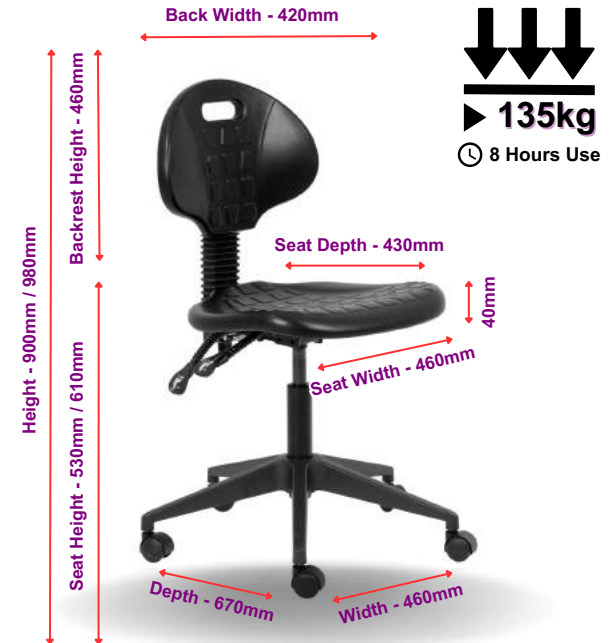

Industrial Range

INDUSTRIAL DRAUGHTSMAN BLACK - CHA015

5 Year Warranty

- Mechanism: Rake Back Height Adjust
- Base: Black Nylon Base with Nylon Footring
- Colour & Fabric: Black Polyurethane Seat & Back

INDUSTRIAL DRAUGHTSMAN CHROME - CHA016

5 Year Warranty

- Mechanism: Rake Back Height Adjust
- Base: Black Nylon Base with Chrome Footring
- Colour & Fabric: Black Polyurethane Seat & Back

Optional Extra:
Glides Available on Request.

5 Year Warranty

- Mechanism: Rake Back Height Adjust
- Base: Black Nylon Base
- Colour & Fabric: Black Polyurethane Seat & Back

INDUSTRIAL PU TYPIST - CHA014

Cindy Range

CINDY HIGH BACK BLACK - CHA010

2 Year Warranty

- Mechanism: Swivel & Tilt
- Base: Black Base with Black Gas
- Arms: PU Arms
- Black Mesh Headrest
- Colour & Fabric: Black Fabric Seat / Mesh Back