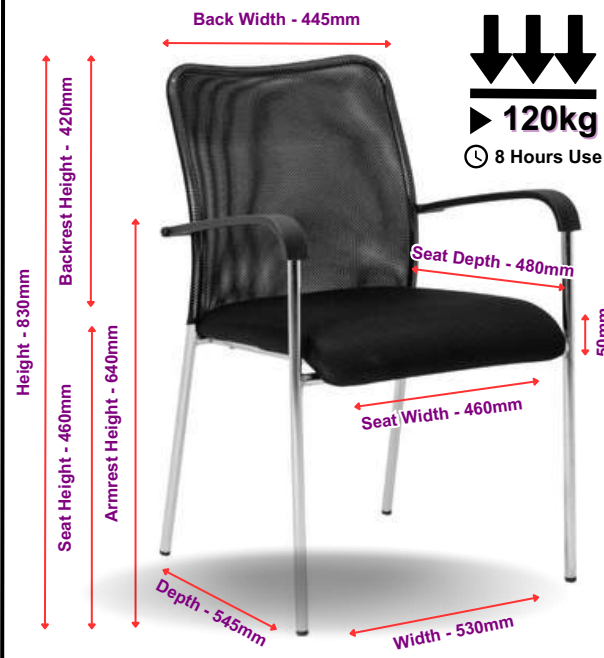

- Mechanism: Swivel & Tilt
- Base: PU Base
- Arms: Flexi Padded Arms
- Colour & Fabric: Black Bonded Leather

GOOSE VISITOR - CHA018

3 Year Warranty

- Base: Sleighbase Black
- Arms: Flexi Padded Arms
- Colour & Fabric: Black Bonded Leather

Ice Range

ICE HIGH BACK - CHA025

2 Year Warranty

- Mechanism: Swivel & Tilt
- Base: Chrome Base
- Arms: Flexi PU Arms
- Colour & Fabric: Black Fabric Seat / Mesh Back

ICE VISITOR - CHA026

2 Year Warranty

- Base: Chrome 4 Legged
- Arms: Chrome / PU Arms
- Colour & Fabric: Black Fabric Seat / Mesh Back