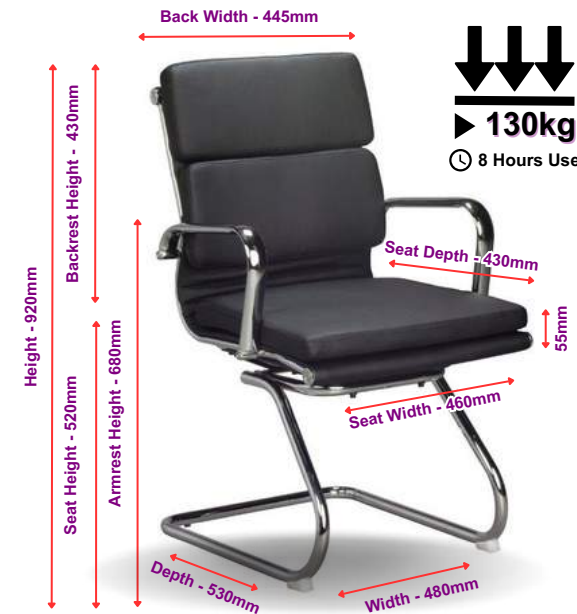

PADED VISITOR - CHA008

5 Year Warranty

- Base: Chrome Sleighbase
- Arms: Chrome Arms with Leather Sleeves
- Colour & Fabric: Black Bonded Leather