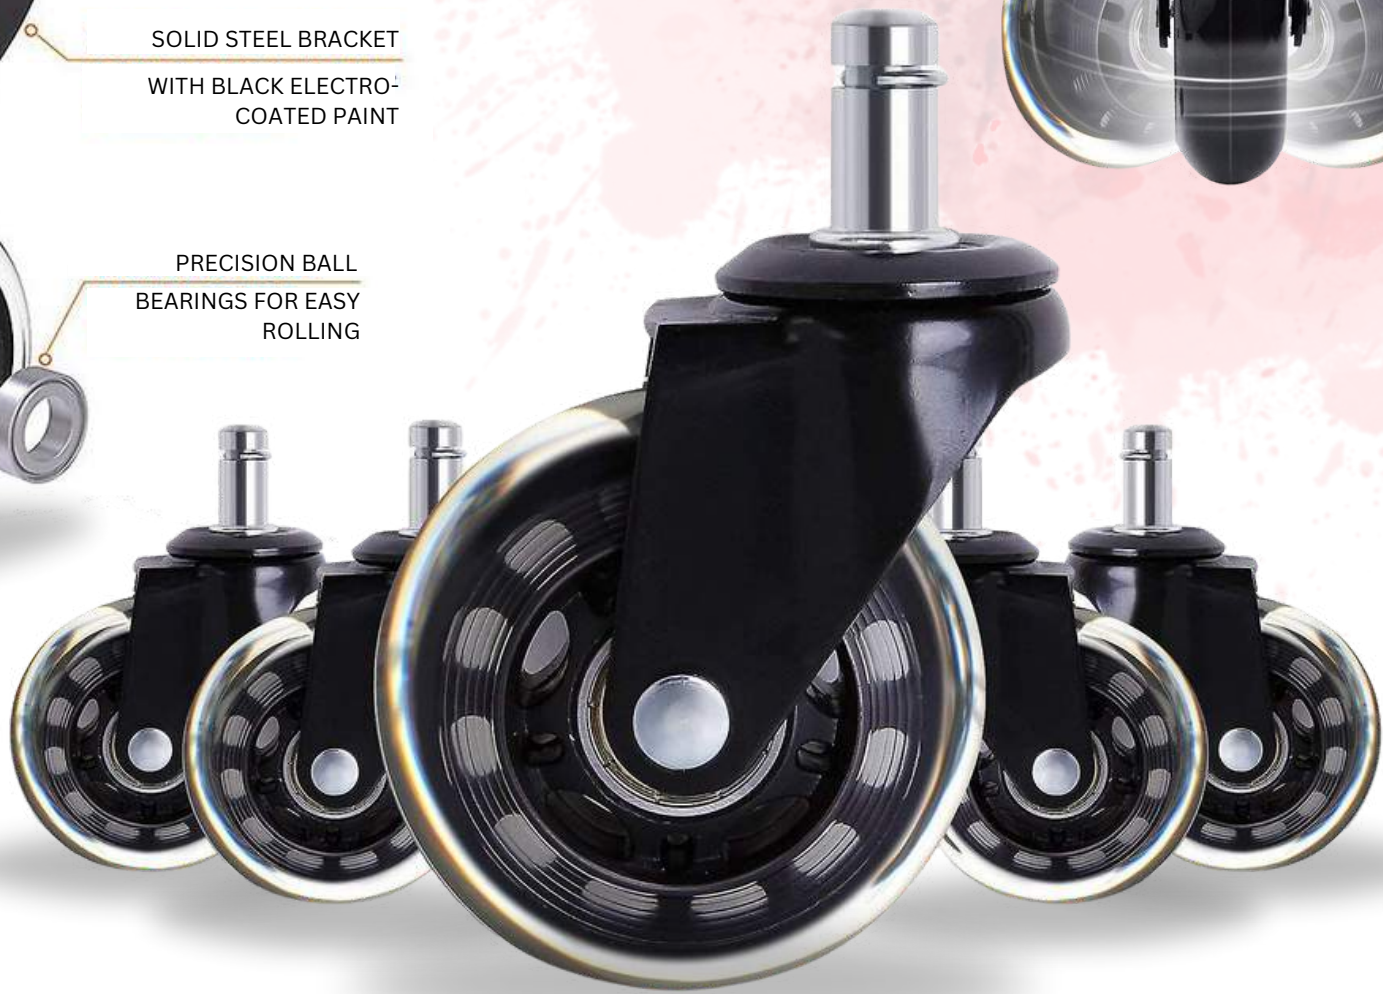

Heavy Duty Castors - New Optional Extra to add with your Order!

360-Degree Rotation
Rotatable Castor allows for 360-Degree Rotation

HEAVY DUTY CASTOR - HDC001

Goose Range

GOOSE HIGH BACK - CHA017

3 Year Warranty