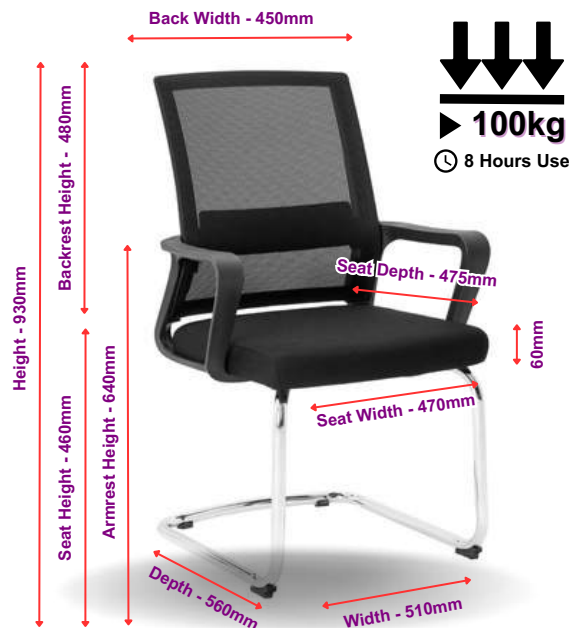

CHROME CINDY VISITOR - CHA035