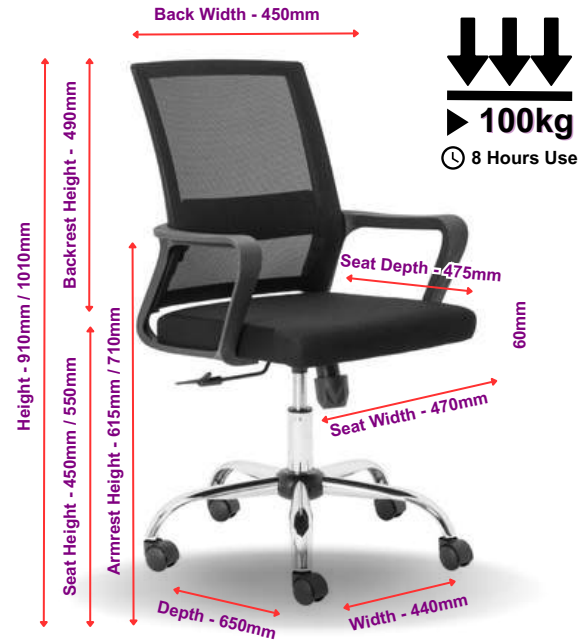

Optional Extra:
Glides Available on Request.

Chrome Cindy Range

CHROME CINDY HIGH BACK - CHA033

2 Year Warranty

- Mechanism: Swivel & Tilt
- Base: Chrome Base with Chrome Gas
- Black Mesh Headrest
- Arms: PU Arms
- Colour & Fabric: Black Fabric Seat / Mesh Back