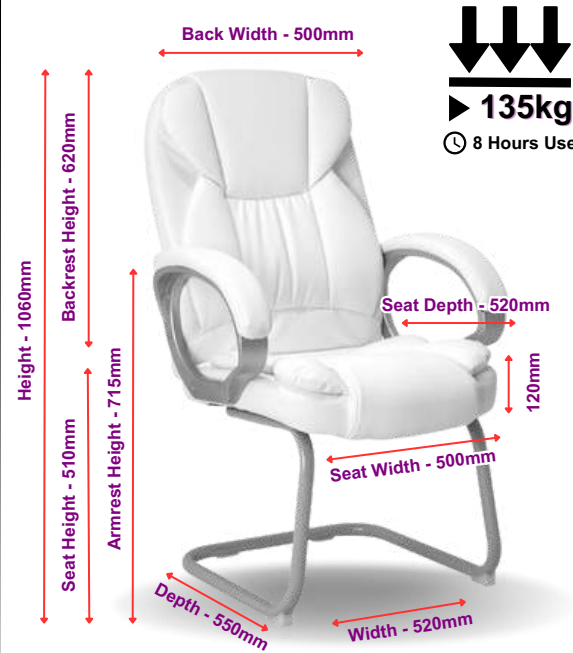

LIELIE VISITOR WHITE - CHA032

5 Year Warranty

- Base: Grey Steel Sleighbase (Matching Arms)
- Arms: Silver Padded Arms
- Colour & Fabric: White Bonded Leather