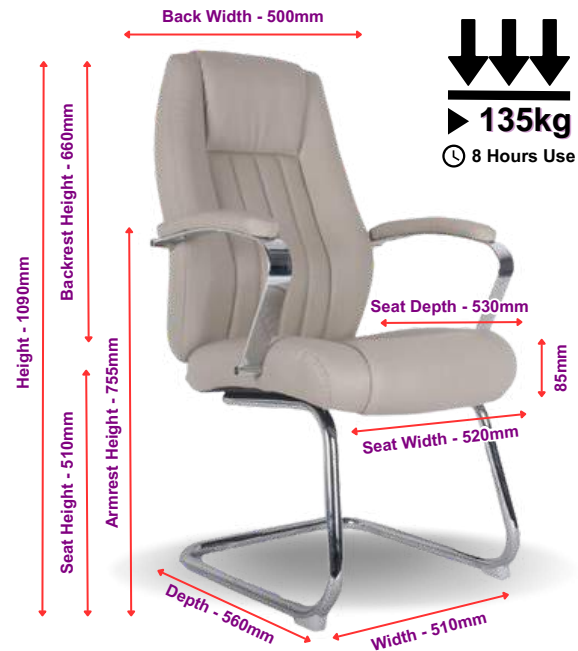

2 Year Warranty

- Base: Chrome Sleighbase (Matching Arms)
- Arms: Chrome Padded Arms
- Colour & Fabric: Black Bonded Leather

CHANTIE HIGH BACK DOVE GREY - CHA013

5 Year Warranty

- Mechanism: Swivel & Tilt
- Base: Chrome Base
- Arms: Chrome Padded Arms
- Colour & Fabric: Dove Grey Bonded Leather