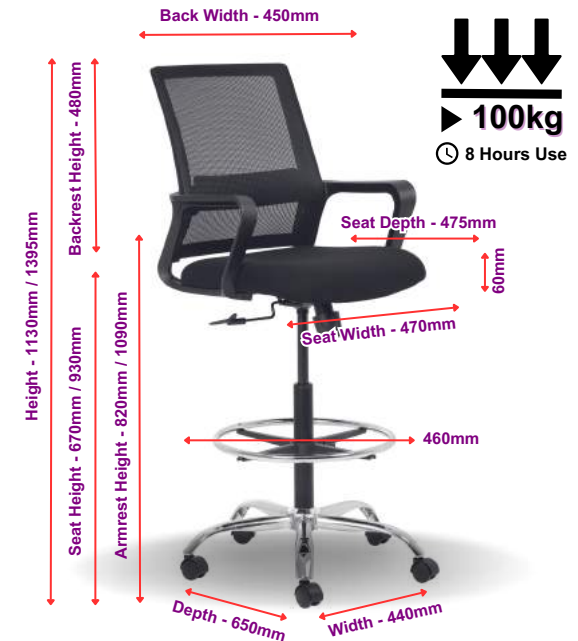

2 Year Warranty

- Base: Chrome Sleighbase
- Arms: PU Arms
- Colour & Fabric: Black Fabric Seat / Mesh Back

CHROME CINDY DRAUGHTSMAN - CHA042

2 Year Warranty

- Mechanism: Swivel & Tilt
- Base: Chrome Base with Black Draughtsman Gas and Chrome Footring
- Arms: PU Arms
- Colour & Fabric: Black Fabric Seat / Mesh Back

Optional Extra:
Glides Available on Request.