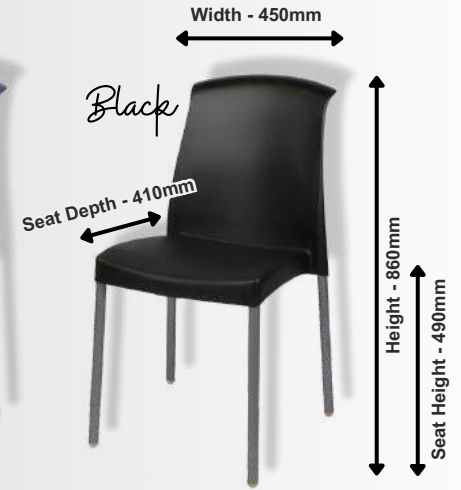

Canteen Plastic Moulding - Twiggy Range