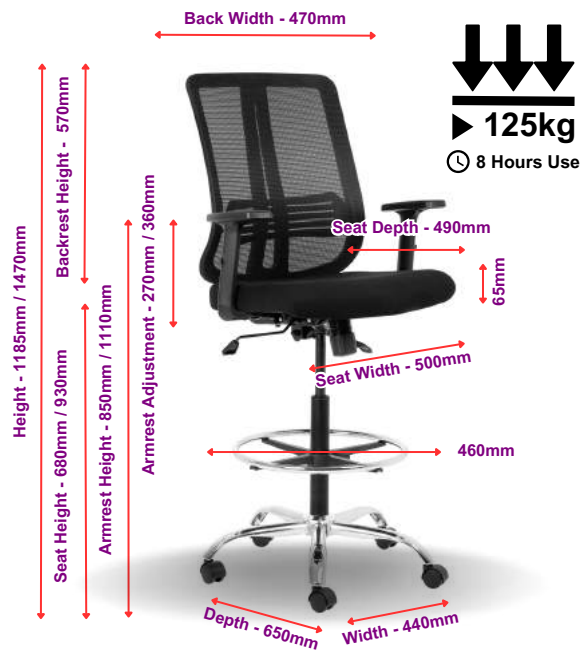

Lenny Range

LENNY HIGH BACK BLACK - CHA036

5 Year Warranty

- Mechanism: Infinite Lock Synchro Mechanism
- Base: Black PU Base
- Arms: PU Height Adjustable Arms
- Colour & Fabric: Black Fabric Seat / Mesh Back
- Lumbar Support
- Adjustable Headrest

LENNY MEDIUM BACK BLACK - CHA037

5 Year Warranty

- Mechanism: Infinite Lock Synchro Mechanism
- Base: Black PU Base
- Arms: PU Height Adjustable Arms
- Colour & Fabric: Black Fabric Seat / Mesh Back
- Lumbar Support

Optional Extra:
Glides Available on Request.

HDC001

**Optional Extra:
Heavy Duty Castors
Available on Request.**

Chrome Lenny Range

LENNY HIGH BACK CHROME - CHA039

5 Year Warranty

- Mechanism: Infinite Lock Synchro Mechanism
- Base: Chrome Base with Chrome Gas
- Arms: PU Height Adjustable Arms
- Colour & Fabric: Black Fabric Seat / Mesh Back
- Lumbar Support
- Adjustable Headrest

LENNY MEDIUM BACK CHROME - CHA040

5 Year Warranty

- Mechanism: Infinite Lock Synchro Mechanism
- Base: Chrome Base with Chrome Gas
- Arms: PU Height Adjustable Arms
- Colour & Fabric: Black Fabric Seat / Mesh Back
- Lumbar Support