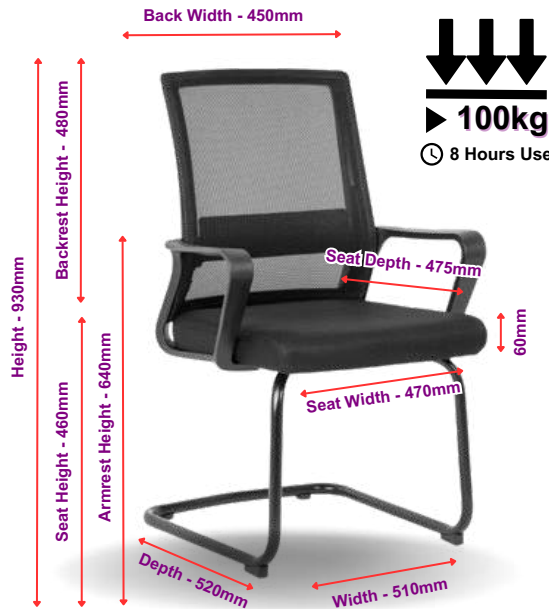

CINDY VISITOR BLACK - CHA020