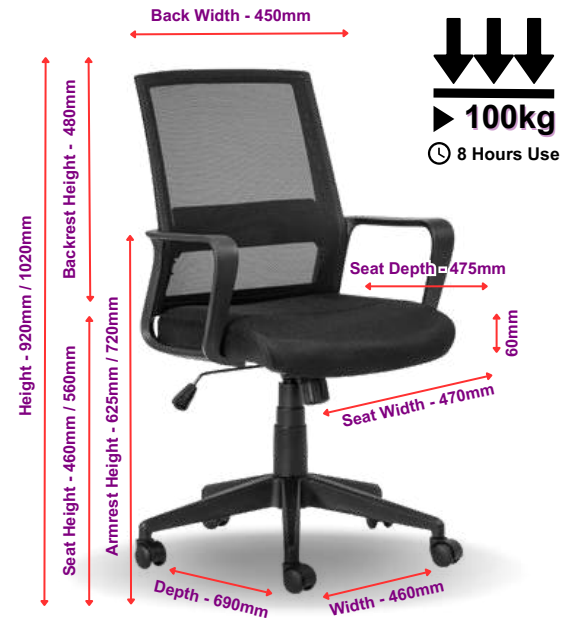

5 Year Warranty

- Mechanism: Rake Back Height Adjust
- Base: Black Nylon Base with Chrome Footring
- Colour & Fabric: Black Polyurethane Seat & Back

Optional Extra:
Glides Available on Request.

5 Year Warranty

- Mechanism: Rake Back Height Adjust
- Base: Black Nylon Base
- Colour & Fabric: Black Polyurethane Seat & Back

INDUSTRIAL PU TYPIST - CHA014

Cindy Range

CINDY HIGH BACK BLACK - CHA010

2 Year Warranty

- Mechanism: Swivel & Tilt
- Base: Black Base with Black Gas
- Arms: PU Arms
- Black Mesh Headrest
- Colour & Fabric: Black Fabric Seat / Mesh Back