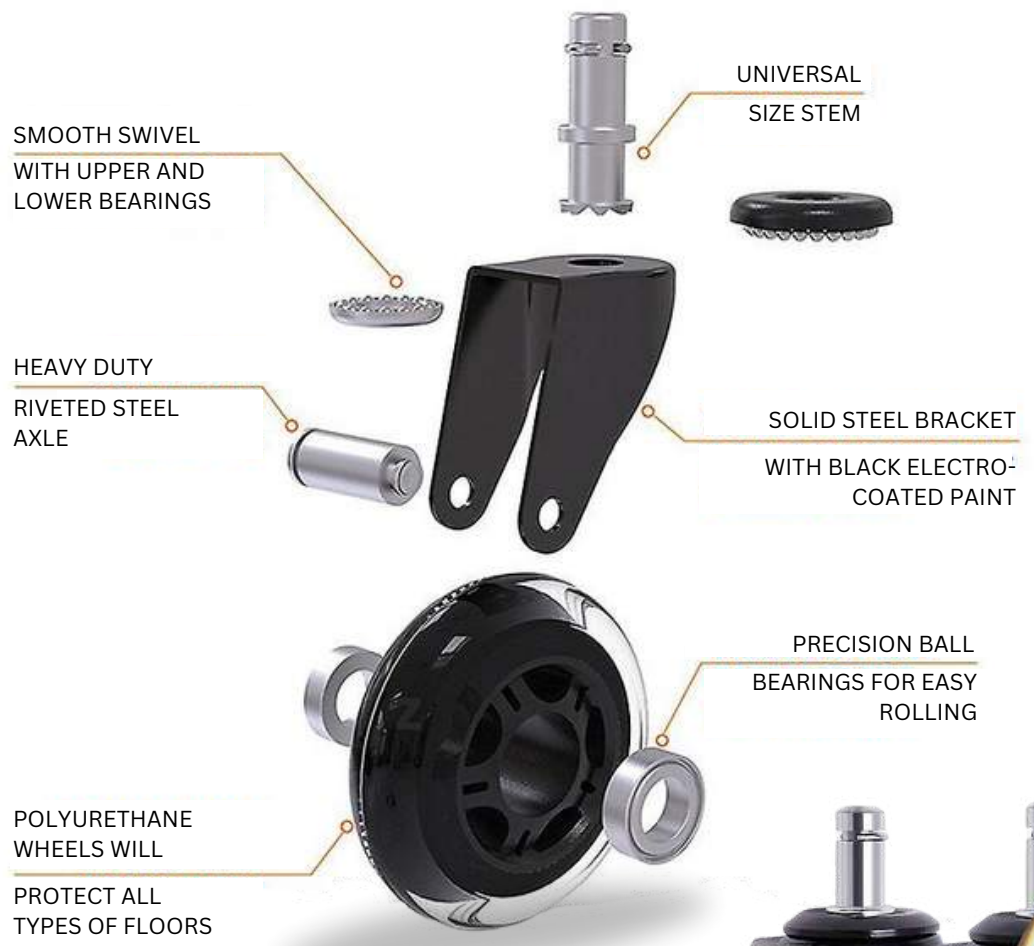

Heavy Duty Castors - New Optional Extra to add with your Order!

360-Degree Rotation
Rotatable Castor allows for 360-Degree Rotation

HEAVY DUTY CASTOR - HDC001

Goose Range

GOOSE HIGH BACK - CHA017

3 Year Warranty