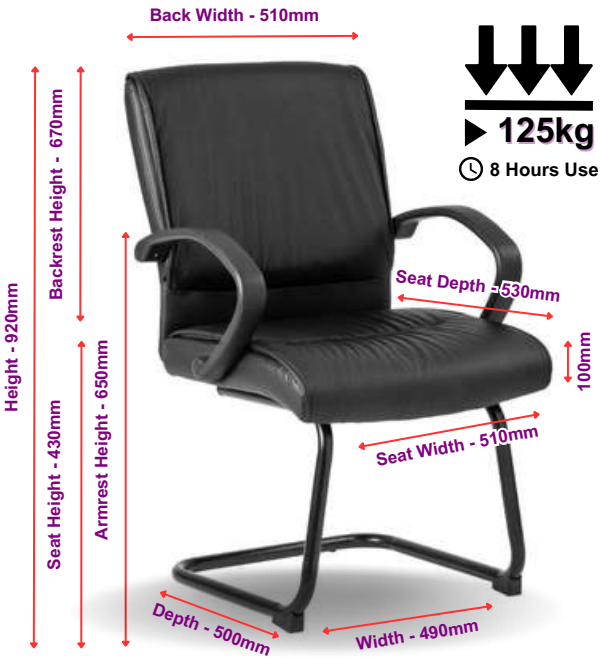

Heavy Duty Castors - New Optional Extra to add with your Order!

360-Degree Rotation
Rotatable Castor allows for 360-Degree Rotation

HEAVY DUTY CASTOR - HDC001

Goose Range

GOOSE HIGH BACK - CHA017

3 Year Warranty

- Mechanism: Swivel & Tilt
- Base: PU Base
- Arms: Flexi Padded Arms
- Colour & Fabric: Black Bonded Leather

GOOSE VISITOR - CHA018

3 Year Warranty

- Base: Sleighbase Black
- Arms: Flexi Padded Arms
- Colour & Fabric: Black Bonded Leather

Ice Range

ICE HIGH BACK - CHA025

2 Year Warranty

- Mechanism: Swivel & Tilt
- Base: Chrome Base
- Arms: Flexi PU Arms
- Colour & Fabric: Black Fabric Seat / Mesh Back

ICE VISITOR - CHA026

2 Year Warranty

- Base: Chrome 4 Legged
- Arms: Chrome / PU Arms
- Colour & Fabric: Black Fabric Seat / Mesh Back